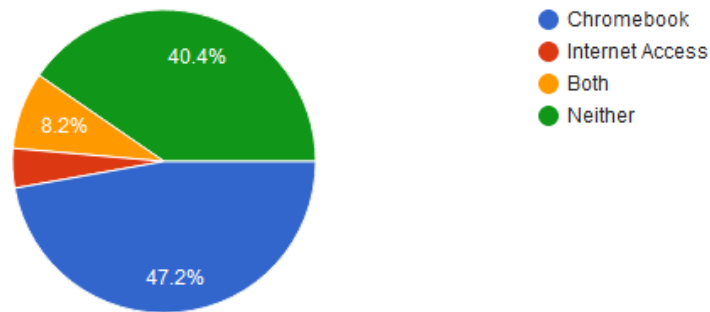

Will you need district support with any of the following?

1,923 responses